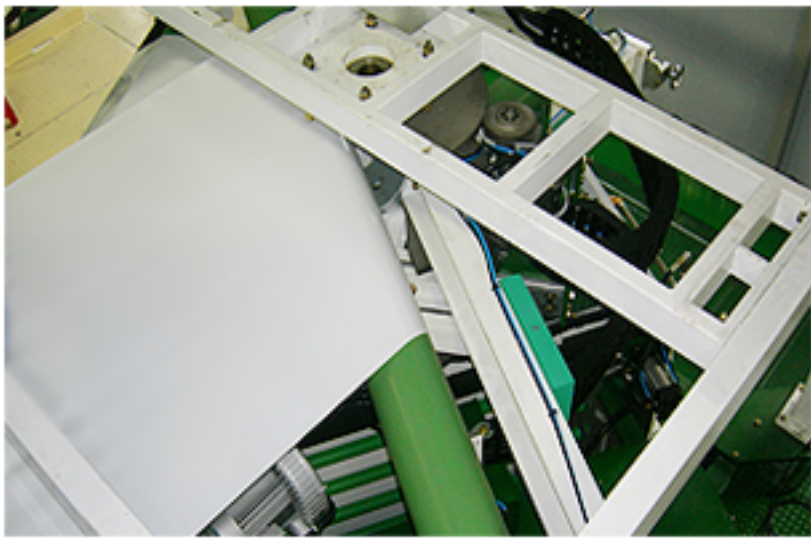

1. Take-Up Oscillating Unit.

▶ Corona Surface Treatment Unit with Ventilating Hose.

▶ EPC For Film Edge Control Unit

▶ Take-Up Oscillating Unit

▶ Turning Bar

▶ Turning Bar

▶ Take-Up Oscillating Unit